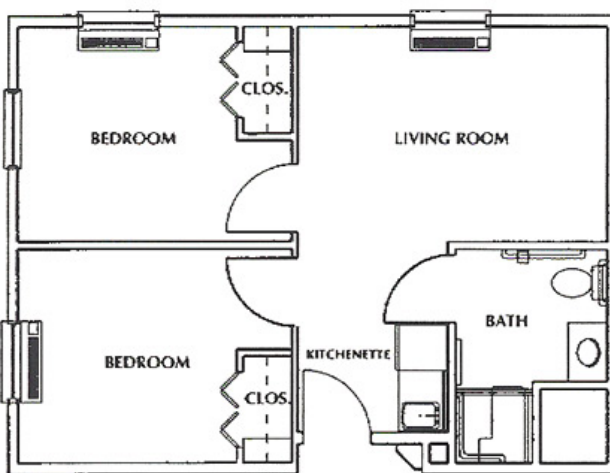

1560 Thornblade Blvd. Greer, SC 29650 (864) 968-1277

FLOOR PLANS

Studio

One Bedroom

Two Bedroom

Pleasantburg Place (Special Needs)