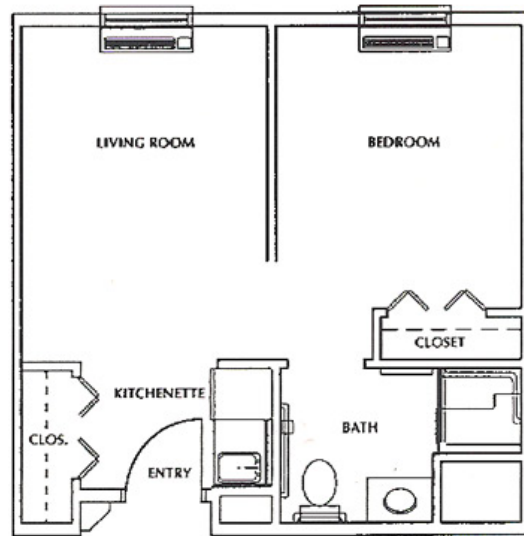

1560 Thornblade Blvd. Greer, SC 29650 (864) 968-1277

FLOOR PLANS

Studio

One Bedroom

Two Bedroom

Pleasantburg Place (Special Needs)