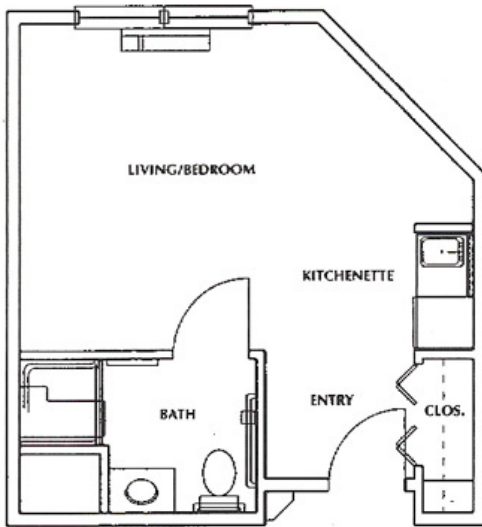

1560 Thornblade Blvd. Greer, SC 29650 (864) 968-1277

FLOOR PLANS

Studio

One Bedroom

Two Bedroom

Pleasantburg Place (Special Needs)